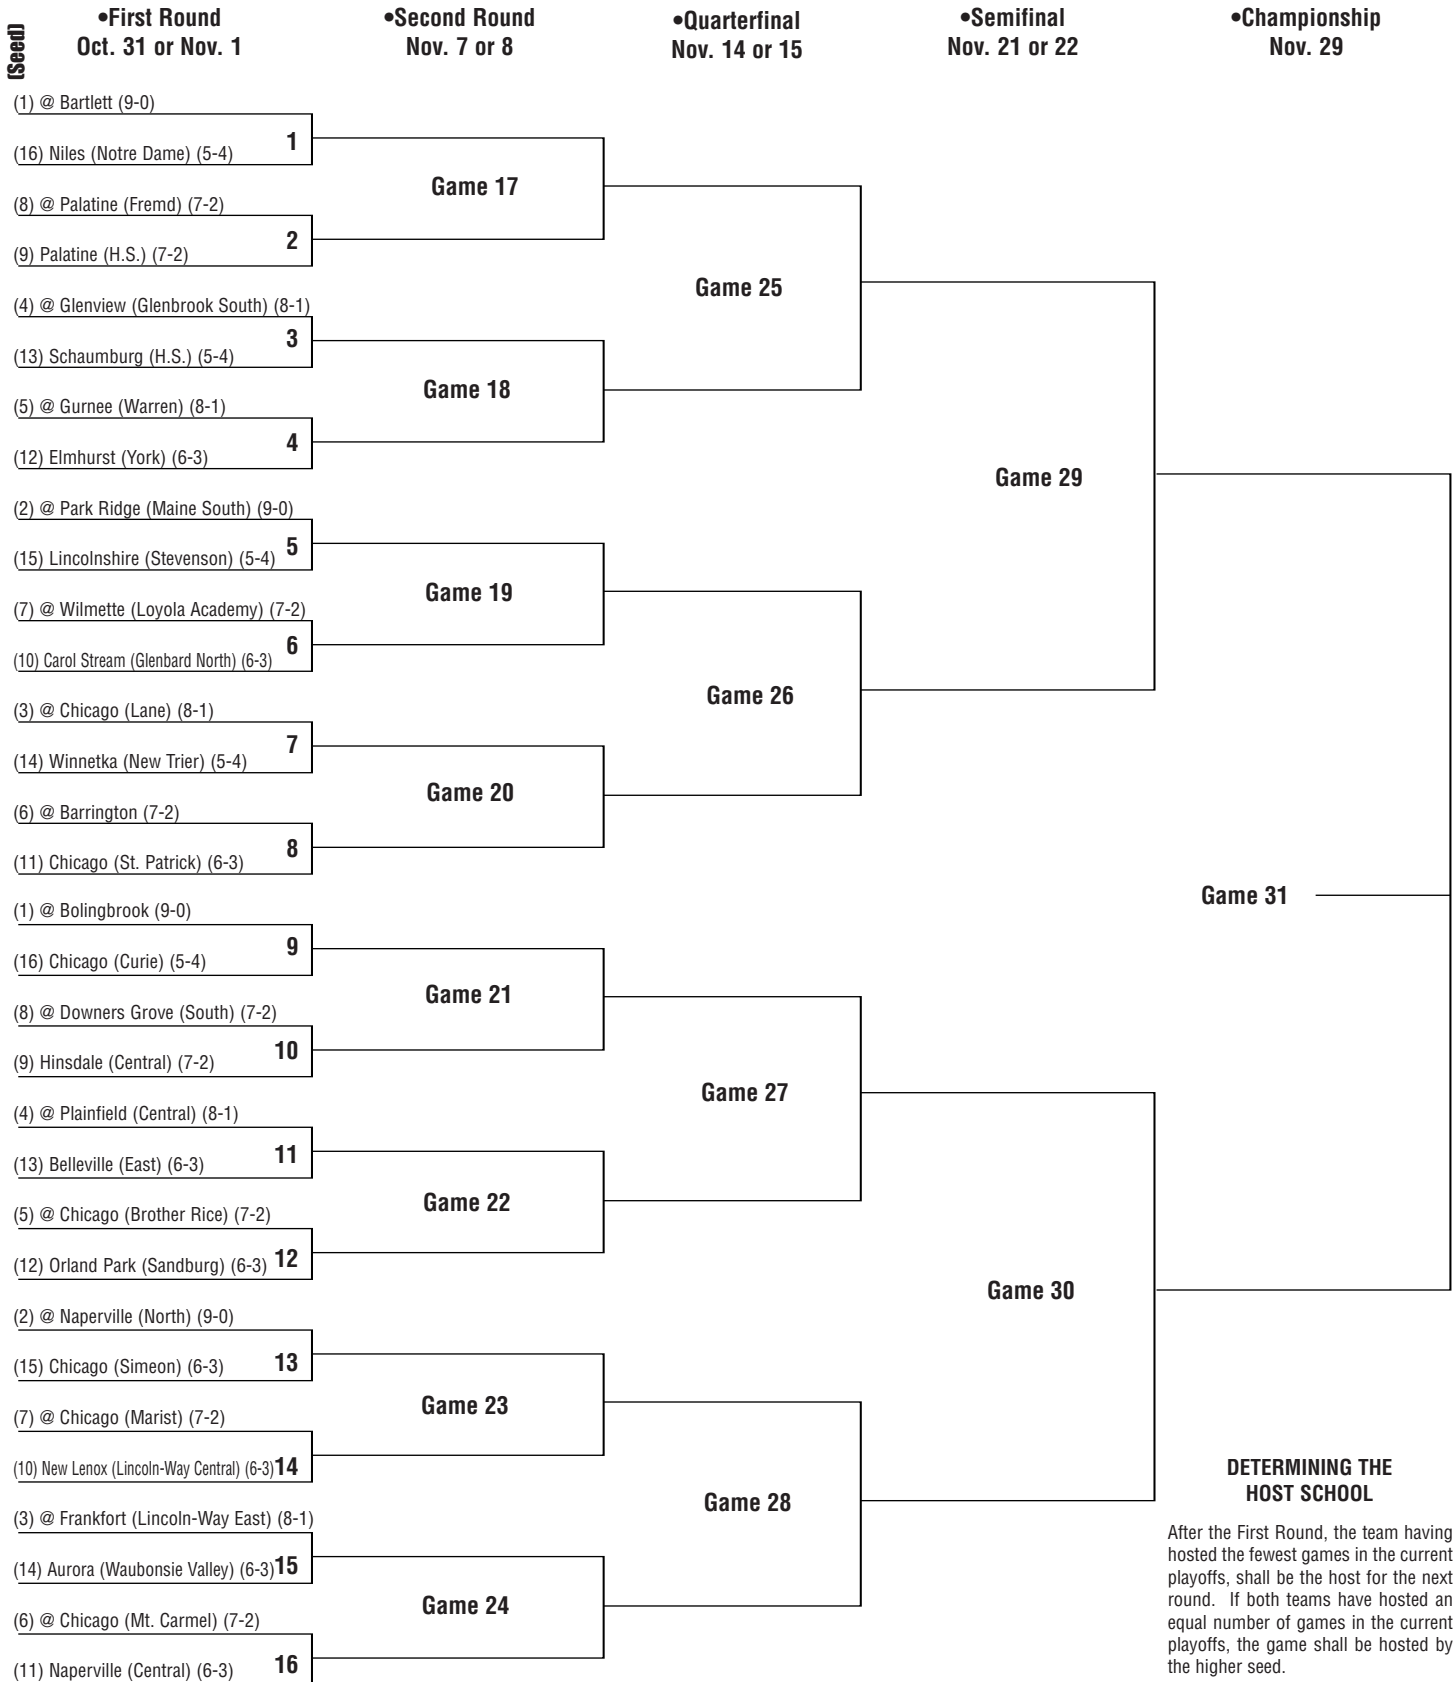

Class 8A Pairings

ENROLLMENT: 2515-ABOVE *The Future Plays Here*

2008 IHSAA State Finals

•NOTE: Friday games: If participating schools mutually agree, any game prior to the State Final may be played on Friday. Games shall not be scheduled during school hours.
 Saturday Games: All games shall be scheduled between 1:00 p.m. and 7:00 p.m. If the schools cannot agree, IHSAA will set the time.

DETERMINING THE HOST SCHOOL

After the First Round, the team having hosted the fewest games in the current playoffs, shall be the host for the next round. If both teams have hosted an equal number of games in the current playoffs, the game shall be hosted by the higher seed.